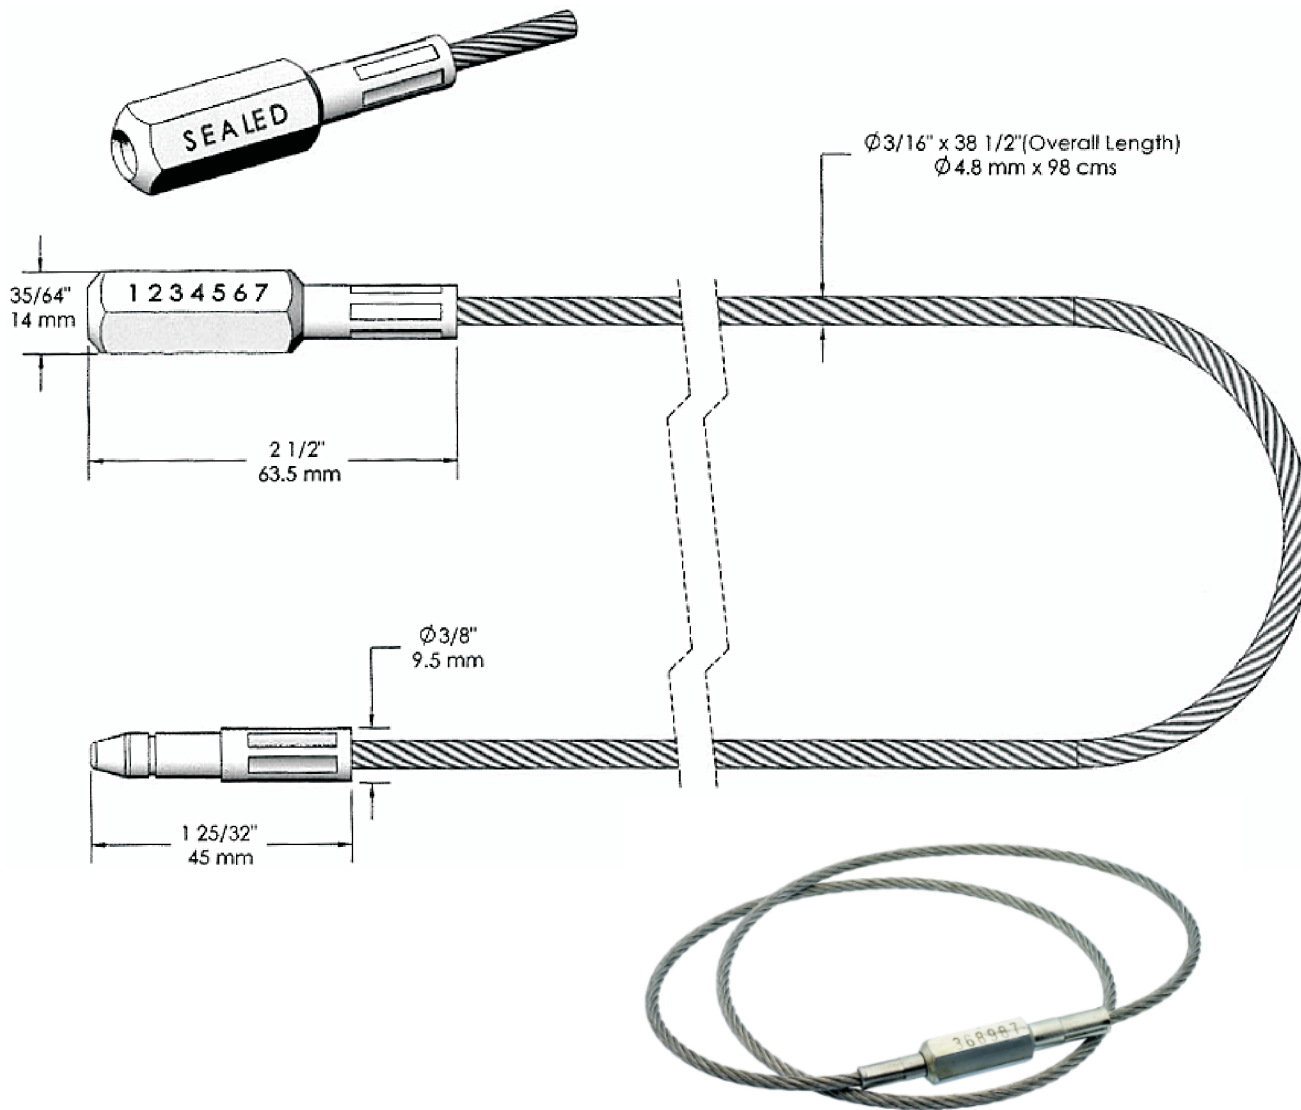

Model: C1-36-H 36" High Security Cable Lock

C-TPAT
ISO / PAS 17712 Approved
High-Security Cable Lock

Available as...

- **STANDARD ITEM FROM STOCK:**
Pre-Printed / Pre-Numbered
- **CUSTOM ORDERED ITEM**
Printed & Numbered

DESCRIPTION:

AC&M's C1-14 Heavy-Duty Cable Locks serves many types of uses. Removable with cable cutters. Great for use on containers, railroad cars, trucks and everything that requires a heavy-duty seal and highly visible evidence of tampering.

PRINTING:

Imprinting available for Cable Locks. One line with up to 8 spaces plus one line of consecutive numbers up to 6 digits.

PACKAGING:

- 100 Seals to a carton.
- Cartons containing 1,000 seals measure:
16" x 10" x 7" and weigh 200 Lbs.
40.6cm x 25.4cm x 17.7cm and weigh 90.7 kg.

USE:

Lock by hand and remove with heavy duty cable cutter. Insert cable into locking end until it 'clicks'. Pull back to test.

Custom Printing is available —
Contact AC&M for details.

AC&M

American Casting
& Manufacturing Corporation